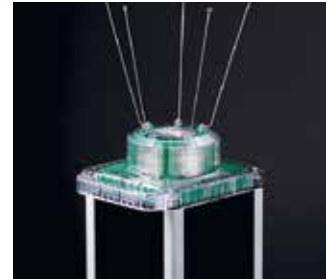

M850

Solar Powered LED
Marine Lantern,
3 to 6+ NM Range

The M850 combines a compact, high-efficiency solar engine with premium components and a rugged design for best-in-class performance at an optimal price. This lantern is suitable for use in most solar locations. To view performance in your installation location, visit www.sabik-marine.com ->Marine Selector Tool

- **Option for standard or wide divergences (for fixed or floating applications)**
- **Multiple cost-effective battery pack options suitable for a wide variety of installation locations**
- **Built-in calendar function for automatic de-activation during off-season months**
- **Top-mounted 4-character LED display with simple »tap to activate« functionality**
- **Premium grade, UV resistant polycarbonate lens material**
- **Environmentally friendly, super durable powder-coated aluminium chassis**
- **Adjustable intensity and range**
- **IP 68 rated**
- **GPS synchronized flash option**

Scalable Battery Pack
Multiple replaceable, recyclable battery pack options for reliable, cost-effective performance in a variety of installation locations.

Visible Colour Indicator
LED colour is clearly indicated by the colour of the lantern head.

External Charge Port
Optional charge port in the lantern base allows for easy overnight charging via wall plug.

Installation
Supports installation on structure using 3 x M12 bolts, 4 X M12 bolts, or 5 x M12 bolts on a 200 mm diameter. Standard and security bolt kits are available.