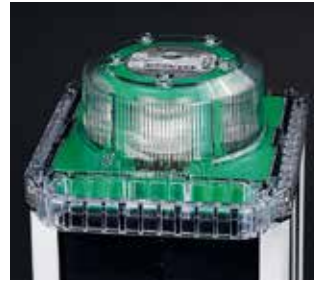

M850

Solar Powered LED
Marine Lantern,
3 to 6+ NM Range

The M850 combines a compact, high-efficiency solar engine with premium components and a rugged design for best-in-class performance at an optimal price. This lantern is suitable for use in most solar locations. To view performance in your installation location, visit www.sabik-marine.com ->Marine Selector Tool

- **Option for standard or wide divergences (for fixed or floating applications)**
- **Multiple cost-effective battery pack options suitable for a wide variety of installation locations**
- **Built-in calendar function for automatic de-activation during off-season months**
- **Top-mounted 4-character LED display with simple »tap to activate« functionality**
- **Premium grade, UV resistant polycarbonate lens material**
- **Environmentally friendly, super durable powder-coated aluminium chassis**
- **Adjustable intensity and range**
- **IP 68 rated**
- **GPS synchronized flash option**

Top-mounted Display
Easily check light settings with a »tap-to-activate« digital display.

Infrared Programmer
Check battery state of charge, program flash codes, set intensities and more.

Optical Assembly
Durable, UV resistant optical lens with options for standard (8°) or wide (10°) divergence.

Scalable Battery Pack
Multiple replaceable, recyclable battery pack options for reliable, cost-effective performance in a variety of installation locations.

Visible Colour Indicator
LED colour is clearly indicated by the colour of the lantern head.