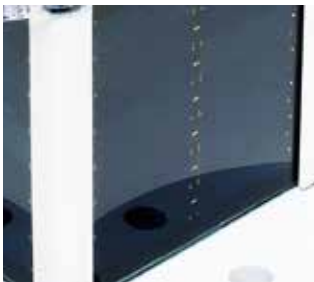

Solar Modules
High efficiency cells protected by rugged powder-coated aluminium extrusion.