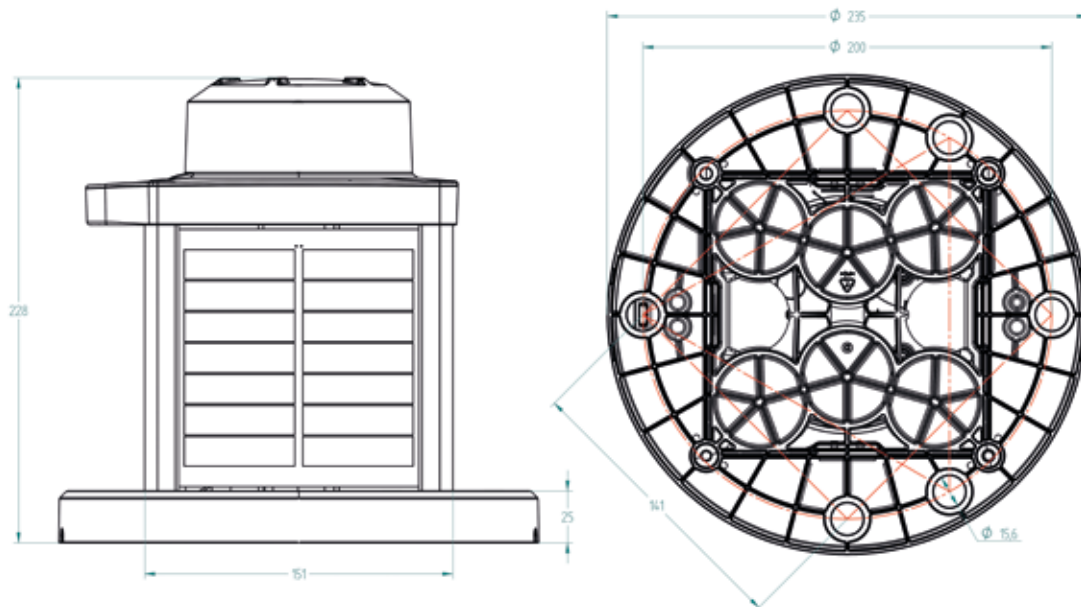

Technical Specification M850

Optical performance

Maximum fixed intensity

M850	239 cd	290 cd	445 cd	320 cd

NOTE: Peak IALA intensity dependent on location. To view performance in your installation location, visit www.carmanahmarine.com/selector.

Main Technical Specification

Lens visual/Mechanical diameter	111 mm
Construction	Premium grade, UV resistant polycarbonate lens/head and polycarbonate/polysiloxane co-polymer base
Light source	High Flux Surface Mount LEDs with colour-specific temperature-corrected LED driver
Vertical Divergence	8° or 10° (FWHM)
Solar modules	High-efficiency cells; MPPT
Battery	Multiple replaceable, recyclable battery options (refer to options matrix)
Degree of ingress protection	IP 68 immersion
Weight	4.5 kg M850 60X 5.3 kg M850 96E
Overall height	226 mm
Overall width	235 mm dia.
Installation	3, 4 or 5 x M12 on 200 mm dia.